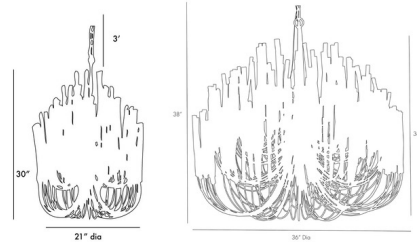

Description

The Tilda Chandelier features several tiers of wooden sticks on curved iron arms that will add a unique and intriguing touch to any space. Available in Black stained wood or Whitewash stained wood. Due to the organic nature of the wood used to create Tilda, each piece will vary slightly in size and shape. The wooden rods will eventually crack which is an inherent feature of solid wood. Note: Tilda Chandelier includes 36 inch chain length. For additional chain: White: CHN-204 White

Shown in black

Specifications

COLOR N/A
BODY FINISH Black
WATTAGE 125W
DIMMER Standard 120V
DIMENSIONS 21"W x 29"H
BULB NOT INCLUDED 5 x B10/Candelabra (E12)/25W/120V Incandescent
OTHER BULB OPTIONS 5 x B10/Candelabra (E12)/120V LED