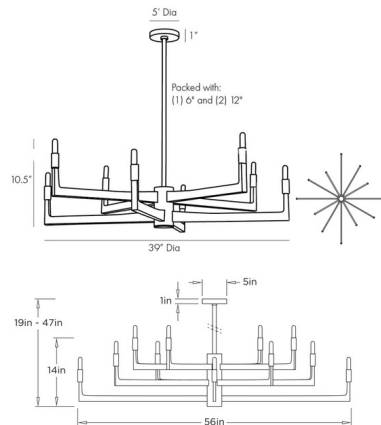

Specifications

COLOR	N/A
BODY FINISH	Antique Brass
WATTAGE	72W
DIMMER	Standard 120V
DIMENSIONS	39"W x 10.5"H
BULB NOT INCLUDED	8 x T6/Candelabra (E12)/9W/120V LED
OTHER BULB OPTIONS	8 x T6/Candelabra (E12)/120V LED

Technical Information

PRODUCT DIMENSIONS Downrods: One 6" and Two 12" Included

Shown in antique brass

CLICK TO VIEW PRODUCT

Notes: