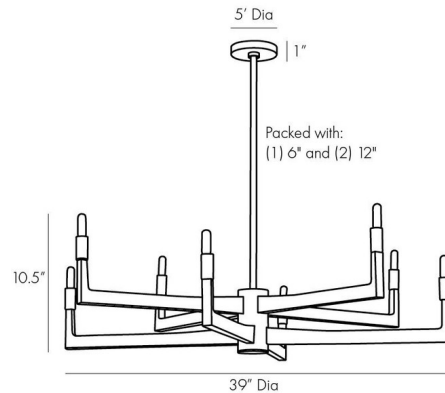

Description

The Griff Chandelier adds a modern look to the traditional chandelier. The clean lines will blend seamlessly into your interior space.

Specifications

COLOR N/A
BODY FINISH Antique Brass
WATTAGE 480W
DIMMER Standard 120V
DIMENSIONS 39"W x 10.5"H
BULB NOT INCLUDED 8 x T6/Candelabra (E12)/60W/120V Incandescent
OTHER BULB OPTIONS 8 x T6/Candelabra (E12)/120V LED

Technical Information

PRODUCT DIMENSIONS Downrods: One 6" and Two 12" Included

Shown in antique brass

CLICK TO VIEW PRODUCT

Notes: