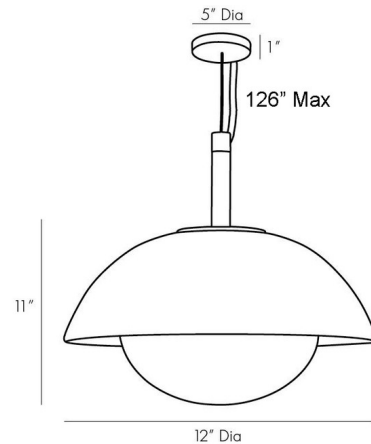

Description

The Glaze Pendant enhances your interior with a sleek, detailed design. Its crackled bowl-shaped shade is paired with a globe diffuser, casting a soft, warm glow that fills the room with inviting shadows.

Specifications

COLOR Ivory
BODY FINISH Blackened Steel
WATTAGE 9W
DIMMER Standard 120V
DIMENSIONS 12"W x 12"H
BULB NOT INCLUDED 1 x A19/Medium (E26)/9W/120V LED
OTHER BULB OPTIONS A19/Medium (E26)/40W/120V Incandescent

Technical Information

PRODUCT DIMENSIONS Adjustable Cable Length: 120"

Shown in blackened steel / ivory

CLICK TO VIEW PRODUCT

Notes: