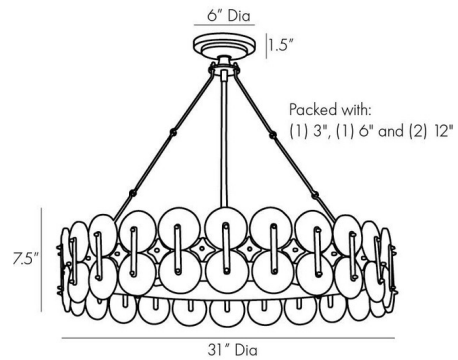

Specifications

COLOR Clear Seedy
BODY FINISH Blackened Iron
WATTAGE 480W
DIMMER Standard 120V
DIMENSIONS 31"W x 7.5"H
BULB NOT INCLUDED 8 x T6/Candelabra (E12)/60W/120V Incandescent
OTHER BULB OPTIONS 8 x T6/Candelabra (E12)/120V LED

Technical Information

PRODUCT DIMENSIONS Downrods: One 4", One 6" and Two 12" Included

Notes:

Shown in blackened iron / clear seedy

CLICK TO VIEW PRODUCT