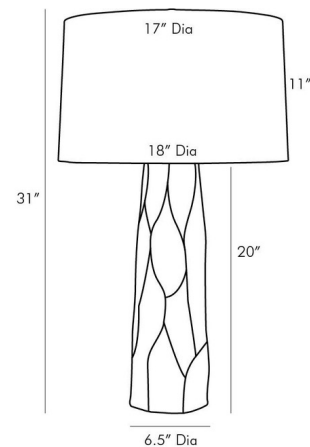

### Description

The Townsen Table Lamp brings an exotic look to your interior space. The faceted ceramic body is topped with a drum shaped microfiber shade. Three way switch is located on the lamp socket.

### Specifications

COLOR . . . . . Ivory  
BODY FINISH . . . . . White  
WATTAGE . . . . . 150W  
DIMMER . . . . . Included  
DIMENSIONS . . . . . 18"W x 31"H  
BULB NOT INCLUDED . . . . . 1 x A19 3-Way/Medium (E26)/150W/120V Incandescent  
OTHER BULB OPTIONS . . . . . 1 x A19 3-Way/Medium (E26)/120V LED

### Technical Information

PRODUCT DIMENSIONS . . . . . Cord: 96"

CLICK TO VIEW PRODUCT

Notes: