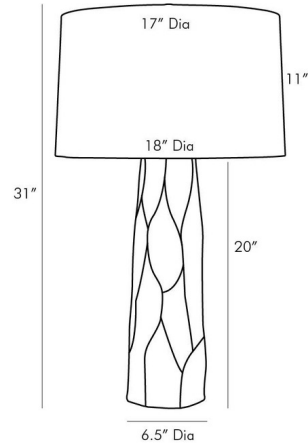

By Arteriors Home

Description

The Townsen Table Lamp brings an exotic look to your interior space. The faceted ceramic body is topped with a drum shaped microfiber shade. Three way switch is located on the lamp socket.

Shown in white / ivory

Specifications

COLOR	Ivory
BODY FINISH	White
WATTAGE	150W
DIMMER	Included
DIMENSIONS	18"W x 31"H
BULB NOT INCLUDED	1 x A19 3-Way/Medium (E26)/150W/120V Incandescent
OTHER BULB OPTIONS	1 x A19 3-Way/Medium (E26)/120V LED

Technical Information

PRODUCT DIMENSIONS	Cord: 96"
--------------------	-----------

CLICK TO VIEW PRODUCT

Notes: