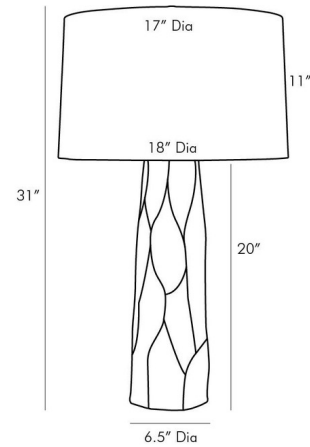

By Arteriors Home

Description

The Townsen Table Lamp brings an exotic look to your interior space. The faceted ceramic body is topped with a drum shaped microfiber shade. Three way switch is located on the lamp socket.

Shown in white / ivory

Specifications

COLOR	Ivory
BODY FINISH	White
WATTAGE	150W
DIMMER	Included
DIMENSIONS	18"W x 31"H
BULB NOT INCLUDED	1 x A19 3-Way/Medium (E26)/150W/120V Incandescent
OTHER BULB OPTIONS	1 x A19 3-Way/Medium (E26)/120V LED

Technical Information

PRODUCT DIMENSIONS	Cord: 96"
--------------------	-----------

CLICK TO VIEW PRODUCT

Notes: