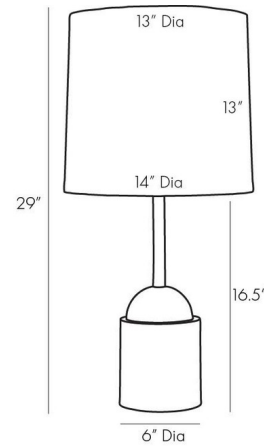

By Arteriors Home

Description

The Grove Table Lamp brings a detailed look to your interior space. The unique aluminum body is topped by a drum shaped linen shade. Three way switch is located on the lamp socket.

Specifications

COLOR Off White
BODY FINISH Bronze
WATTAGE 150W
DIMMER Included
DIMENSIONS 14"W x 29"H
BULB NOT INCLUDED 1 x A19 3-Way/Medium (E26)/150W/120V Incandescent
OTHER BULB OPTIONS 1 x A19 3-Way/Medium (E26)/120V LED

Technical Information

PRODUCT DIMENSIONS Cord: 96"

Shown in bronze / off white

CLICK TO VIEW PRODUCT

Notes: