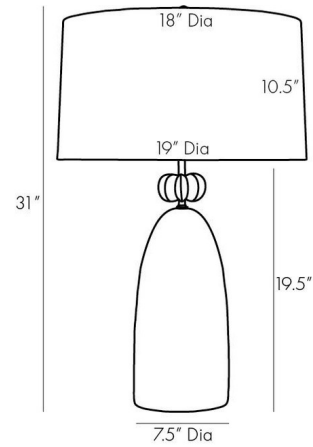

### Description

The Haley Table Lamp brings a clean earthy vibe to your interior space. The mouth blown glass base is topped with a drum shaped linen shade. Three way switch is located on the lamp socket.

### Specifications

COLOR . . . . . Off White  
BODY FINISH . . . . . Smoke  
WATTAGE . . . . . 150W  
DIMMER . . . . . Included  
DIMENSIONS . . . . . 19"W x 31"H  
BULB NOT INCLUDED . . . . . 1 x A19 3-Way/Medium (E26)/150W/120V Incandescent  
OTHER BULB OPTIONS . . . . . 1 x A19 3-Way/Medium (E26)/120V LED

### Technical Information

PRODUCT DIMENSIONS . . . . . Cord: 96"Cord: 96"

Shown in smoke / off white

CLICK TO VIEW PRODUCT

Notes: