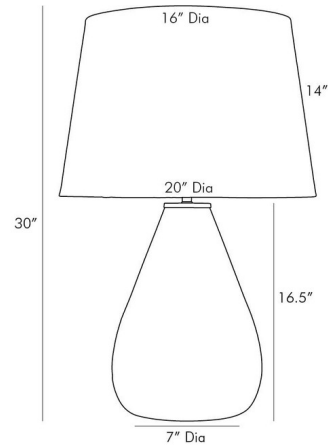

### Description

The Tiber Table Lamp brings a clean earthy vibe to your interior space. The mouth blown glass base is topped with a tapered linen shade. 3-way rotary switch is located on the lamp socket.

### Specifications

COLOR . . . . . White Linen  
BODY FINISH . . . . . Smoke  
WATTAGE . . . . . 27W  
DIMMER . . . . . Included  
DIMENSIONS . . . . . 20"W x 30"H  
BULB NOT INCLUDED . . . . . 1 x A19 3-Way/Medium (E26)/27W/120V LED  
OTHER BULB OPTIONS . . . . . 1 x A19 3-Way/Medium (E26)/120V LED

### Technical Information

PRODUCT DIMENSIONS . . . . . Cord: 120"

Shown in smoke / white linen

CLICK TO VIEW PRODUCT

Notes: