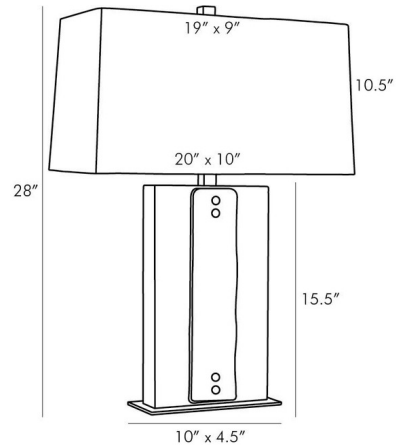

Specifications

COLOR N/A
BODY FINISH White
WATTAGE 150W
DIMMER Included
DIMENSIONS 20"W x 28"H x 10"D
BULB NOT INCLUDED 1 x A19 3-Way/Medium (E26)/150W/120V Incandescent
OTHER BULB OPTIONS 1 x A19 3-Way/Medium (E26)/120V LED

Technical Information

PRODUCT DIMENSIONS Cord: 96"

Shown in white

CLICK TO VIEW PRODUCT

Notes: