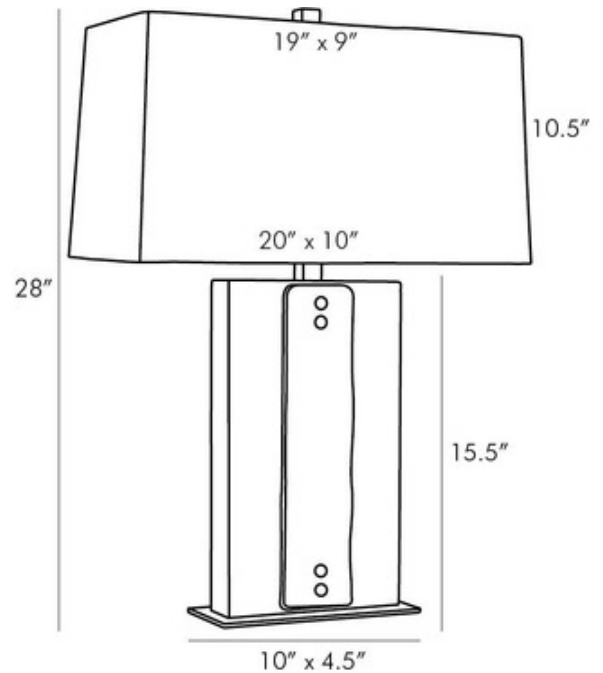

Shown in: White

<b>SHADE COLOR</b>	N/A
<b>BODY FINISH</b>	White
<b>WATTAGE</b>	150W
<b>DIMMER</b>	Included
<b>DIMENSIONS</b>	20"W x 28"H x 10"D
<b>BULB NOT INCLUDED</b>	
<b>LAMP</b>	1 x A19 3-Way/Medium (E26)/150W/120V Incandescent 1 x A19 3-Way/Medium (E26)/120V LED

*Technical Information*

<b>PRODUCT DIMENSIONS</b>	Cord: 96"
---------------------------	-----------

<b>SPEC #</b>	AHM1079862
---------------	------------

COMPANY	PROJECT	FIXTURE TYPE	APPROVED BY	DATE