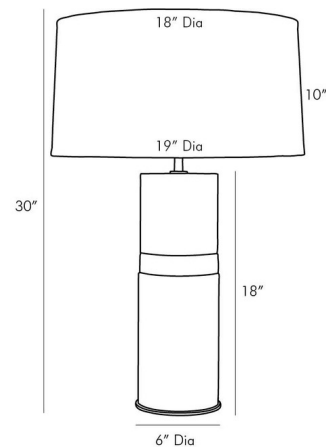

By Arteriors Home

Description

The Whitman Table Lamp brings a clean decorative look to your interior space. The Cylinder body is topped with a drum shaped microfiber shade. Three way switch is located on the lamp socket.

Specifications

COLOR Ash
BODY FINISH White
WATTAGE 150W
DIMMER Included
DIMENSIONS 19"W x 30"H
BULB NOT INCLUDED 1 x A19 3-Way/Medium (E26)/150W/120V Incandescent
OTHER BULB OPTIONS 1 x A19 3-Way/Medium (E26)/120V LED

Technical Information

PRODUCT DIMENSIONS Cord: 96"

Shown in white / ash

CLICK TO VIEW PRODUCT

Notes: