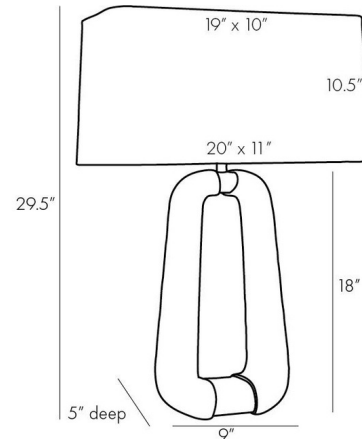

Description

The Gianni Table Lamp brings a clean simple look to your interior space. The equestrian inspired body is topped by a drum shaped linen shade. Three way switch is located on the lamp socket.

Shown in graphite / white linen

Specifications

COLOR White Linen
BODY FINISH Graphite
WATTAGE 25W
DIMMER Included
DIMENSIONS 20"W x 29.5"H x 11"D
BULB NOT INCLUDED 1 x A19 3-Way/Medium (E26)/25W/120V LED

Technical Information

PRODUCT DIMENSIONS Cord: 96"

CLICK TO VIEW PRODUCT

Notes: