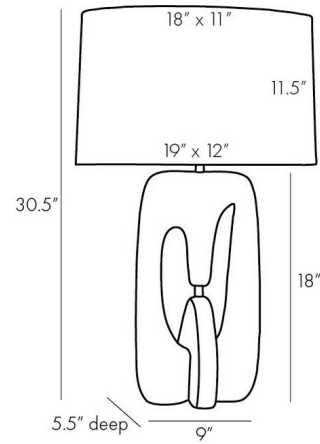

### Specifications

COLOR . . . . . White Linen  
BODY FINISH . . . . . White  
WATTAGE . . . . . 150W  
DIMMER . . . . . Included  
DIMENSIONS . . . . . 19"W x 30.5"H x 12"D  
BULB NOT INCLUDED . . . . . 1 x A19 3-Way/Medium (E26)/150W/120V Incandescent  
OTHER BULB OPTIONS . . . . . 1 x A19 3-Way/Medium (E26)/120V LED

### Technical Information

PRODUCT DIMENSIONS . . . . . Cord: 96"

Shown in white / white linen

CLICK TO VIEW PRODUCT

Notes: