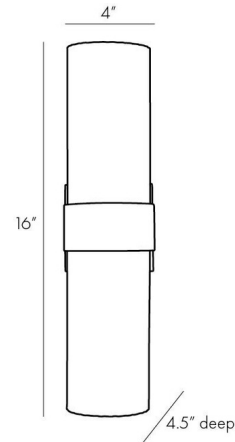

Lightology

lightology.com
866-954-4489
06-19-26

Project: _____

Company: _____

Location: _____ Fixture Type: _____

SPEC #: **AHM1079883**

Approved On: _____ Approved By: _____

Hazel Wall Sconce By Arteriors Home

Description

The Hazel Wall Sconce brings a clean glam look to your interior space. The fluted glass cylinder is complemented by an iron band. May be mounted horizontally or vertically.

Shown in natural iron

Specifications

COLOR	N/A
BODY FINISH	Natural Iron
WATTAGE	80W
DIMMER	Standard 120V
DIMENSIONS	4"W x 16"H x 4.5"D
BULB NOT INCLUDED	2 x B10/Candelabra (E12)/40W/120V Incandescent
OTHER BULB OPTIONS	2 x B10/Candelabra (E12)/120V LED