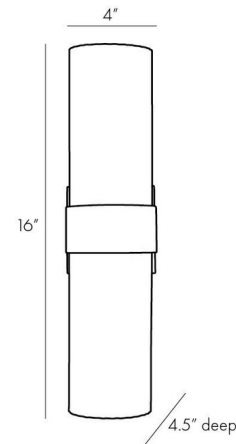

By Arteriors Home

Description

The Hazel Wall Sconce brings a clean glam look to your interior space. The fluted glass cylinder is complemented by an iron band. May be mounted horizontally or vertically.

Shown in natural iron

Specifications

COLOR	N/A
BODY FINISH	Natural Iron
WATTAGE	80W
DIMMER	Standard 120V
DIMENSIONS	4"W x 16"H x 4.5"D
BULB NOT INCLUDED	2 x B10/Candelabra (E12)/40W/120V Incandescent
OTHER BULB OPTIONS	2 x B10/Candelabra (E12)/120V LED