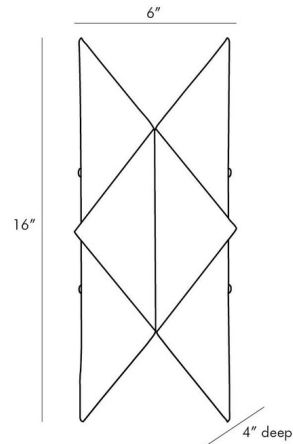

### Specifications

COLOR	N/A
BODY FINISH	Antique Brass
WATTAGE	80W
DIMMER	Standard 120V
DIMENSIONS	6"W x 16"H x 4"D
BULB NOT INCLUDED	2 x B10/Candelabra (E12)/40W/120V Incandescent
OTHER BULB OPTIONS	2 x B10/Candelabra (E12)/120V LED