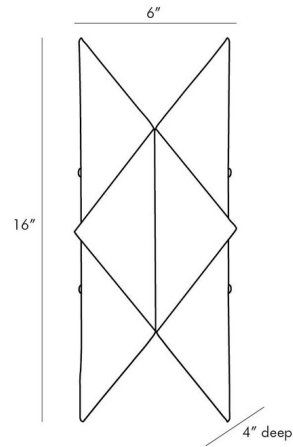

Description

The Upson Wall Sconce brings an industrial decorative look to your interior space. Sharp geometric iron panels are strategically placed to allow light to filter across your room.

Shown in antique brass

Specifications

COLOR	N/A
BODY FINISH	Antique Brass
WATTAGE	80W
DIMMER	Standard 120V
DIMENSIONS	6"W x 16"H x 4"D
BULB NOT INCLUDED	2 x B10/Candelabra (E12)/40W/120V Incandescent
OTHER BULB OPTIONS	2 x B10/Candelabra (E12)/120V LED