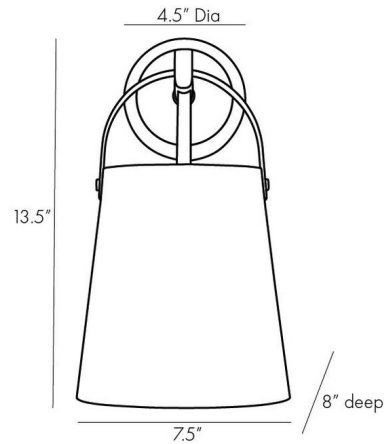

Lightology

lightology.com
866-954-4489
05-23-26

Project: _____

Company: _____

Location: _____ Fixture Type: _____

SPEC #: **AHM1079904**

Approved On: _____ Approved By: _____

Ian Wall Sconce By Arteriors Home

Description

The Ian Wall Sconce brings a masculine equestrian elegance to your interior space. The linen shade is complemented by a steel strap accent.

Shown in antique brass / white linen

Specifications

COLOR	White Linen
BODY FINISH	Antique Brass
WATTAGE	100W
DIMMER	Standard 120V
DIMENSIONS	7.5"W x 13.5"H x 8"D
BULB NOT INCLUDED	1 x A19/Medium (E26)/100W/120V Incandescent
OTHER BULB OPTIONS	1 x A19/Medium (E26)/120V LED