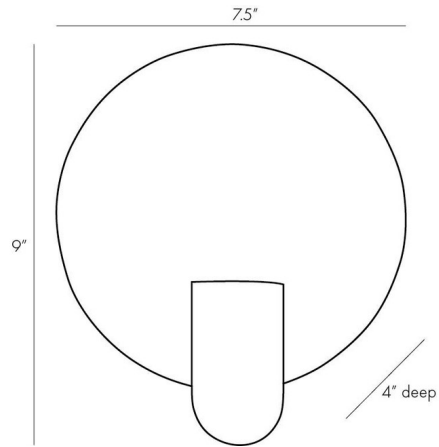

Shown in bronze / alabaster

Specifications

COLOR	Alabaster
BODY FINISH	Bronze
WATTAGE	8W
DIMMER	Standard 120V
DIMENSIONS	7.5"W x 9"H x 4"D
BULB NOT INCLUDED	1 x B10/Candelabra (E12)/8W/120V LED
OTHER BULB OPTIONS	B10/Candelabra (E12)/120V Incandescent