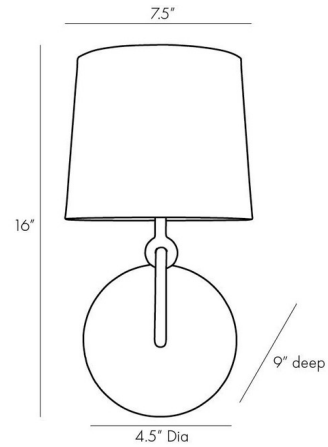

Description

The Giles Wall Sconce brings a glamorous silhouette to your interior space with its sculptural look. The textured backplate holds an iron arm with a decorative knot. A cone shaped linen shade completes the look.

Shown in antique brass / white linen

Specifications

COLOR	White Linen
BODY FINISH	Antique Brass
WATTAGE	60W
DIMMER	Standard 120V
DIMENSIONS	7.5"W x 16"H x 9"D
BULB NOT INCLUDED	1 x B10/Candelabra (E12)/60W/120V Incandescent
OTHER BULB OPTIONS	1 x B10/Candelabra (E12)/120V LED