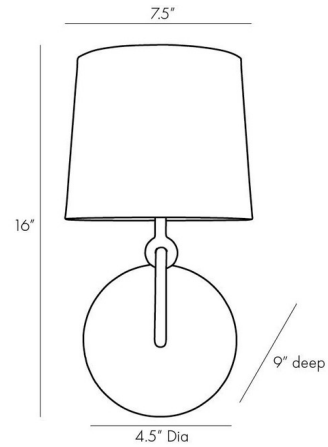

### Description

The Giles Wall Sconce brings a glamorous silhouette to your interior space with its sculptural look. The textured backplate holds an iron arm with a decorative knot. A cone shaped linen shade completes the look.

### Specifications

COLOR	White Linen
BODY FINISH	Antique Brass
WATTAGE	60W
DIMMER	Standard 120V
DIMENSIONS	7.5"W x 16"H x 9"D
BULB NOT INCLUDED	1 x B10/Candelabra (E12)/60W/120V Incandescent
OTHER BULB OPTIONS	1 x B10/Candelabra (E12)/120V LED