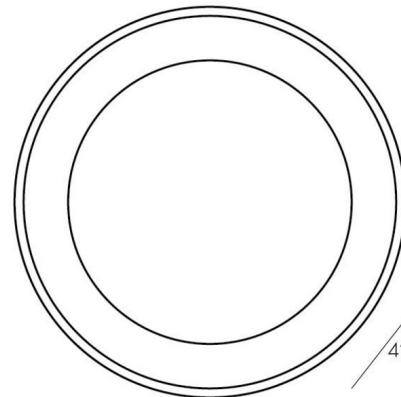

Description

The Glaze Wall Sconce adds a sleek, detailed touch to your interior space. Its crackled bowl-shaped shade, paired with a globe diffuser, creates a warm, ambient glow that casts inviting shadows throughout the room.

Shown in blackened steel / ivory

8" Dia

4" deep

Specifications

COLOR	Ivory
BODY FINISH	Blackened Steel
WATTAGE	25W
DIMMER	Standard 120V
DIMENSIONS	8"W x 8"H x 4"D
BULB NOT INCLUDED	1 x JCD/G9/25W/120V Halogen
OTHER BULB OPTIONS	1 x JCD/G9/120V LED