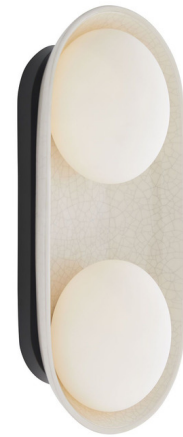

Lightology

lightology.com
866-954-4489
04-12-26

Project: _____

Company: _____

Location: _____ Fixture Type: _____

SPEC #: **AHM1079928**

Approved On: _____ Approved By: _____

Glaze Double Wall Sconce

By Arteriors Home

Description

The Glaze Double Wall Sconce elevates your interior space with its clean, intricate design. Featuring crackled bowl-shaped shades and globe diffusers, it casts warm, inviting shadows that enhance the ambiance of your room. May be mounted horizontally or vertically.

Shown in blackened steel / ivory

Specifications

COLOR	Ivory
BODY FINISH	Blackened Steel
WATTAGE	50W
DIMMER	Standard 120V
DIMENSIONS	8"W x 16.5"H x 4"D
BULB NOT INCLUDED	2 x JCD/G9/25W/120V Halogen
OTHER BULB OPTIONS	2 x JCD/G9/120V LED