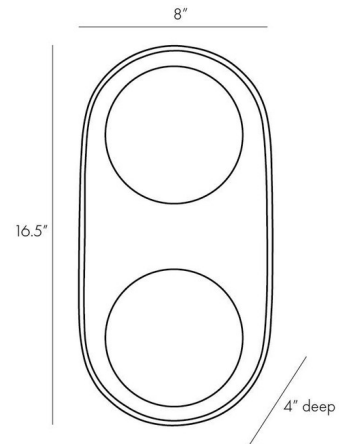

By Arteriors Home

Description

The Glaze Double Wall Sconce elevates your interior space with its clean, intricate design. Featuring crackled bowl-shaped shades and globe diffusers, it casts warm, inviting shadows that enhance the ambiance of your room. May be mounted horizontally or vertically.

Shown in blackened steel / ivory

Specifications

COLOR	Ivory
BODY FINISH	Blackened Steel
WATTAGE	50W
DIMMER	Standard 120V
DIMENSIONS	8"W x 16.5"H x 4"D
BULB NOT INCLUDED	2 x JCD/G9/25W/120V Halogen
OTHER BULB OPTIONS	2 x JCD/G9/120V LED