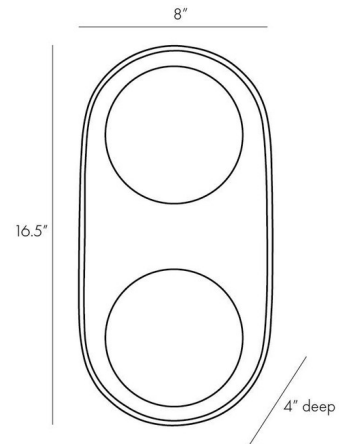

### Description

The Glaze Double Wall Sconce elevates your interior space with its clean, intricate design. Featuring crackled bowl-shaped shades and globe diffusers, it casts warm, inviting shadows that enhance the ambiance of your room. May be mounted horizontally or vertically.

### Specifications

COLOR	Ivory
BODY FINISH	Blackened Steel
WATTAGE	50W
DIMMER	Standard 120V
DIMENSIONS	8"W x 16.5"H x 4"D
BULB NOT INCLUDED	2 x JCD/G9/25W/120V Halogen
OTHER BULB OPTIONS	2 x JCD/G9/120V LED