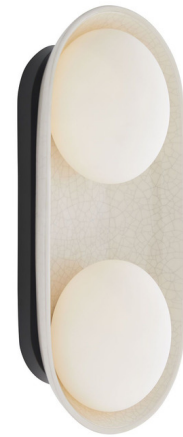

## Glaze Double Wall Sconce

By Arteriors Home

### Description

The Glaze Double Wall Sconce elevates your interior space with its clean, intricate design. Featuring crackled bowl-shaped shades and globe diffusers, it casts warm, inviting shadows that enhance the ambiance of your room. May be mounted horizontally or vertically.

Shown in blackened steel / ivory

### Specifications

COLOR	Ivory
BODY FINISH	Blackened Steel
WATTAGE	50W
DIMMER	Standard 120V
DIMENSIONS	8"W x 16.5"H x 4"D
BULB NOT INCLUDED	2 x JCD/G9/25W/120V Halogen
OTHER BULB OPTIONS	2 x JCD/G9/120V LED