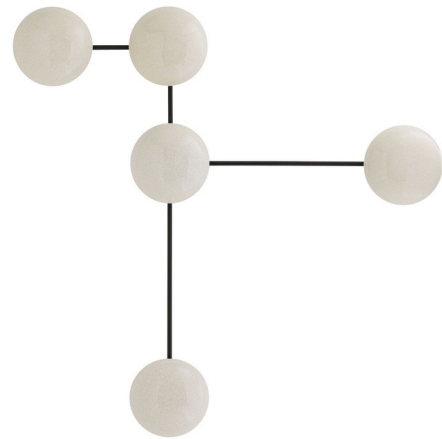

Lightology

lightology.com
866-954-4489
06-04-26

Project: _____

Company: _____

Location: _____ Fixture Type: _____

SPEC #: **AHM1079929**

Approved On: _____ Approved By: _____

Glaze Sculpture Wall Sconce

By Arteriors Home

Description

The Glaze Sculpture Wall Sconce adds a refined, detailed touch to your interior. Its crackled bowl-shaped diffusers cast a warm, inviting glow, creating beautiful shadows throughout the room.

Note: Bulb must be no larger than 2 inches.

Shown in blackened steel / ivory

Specifications

COLOR	Ivory
BODY FINISH	Blackened Steel
WATTAGE	125W
DIMMER	Standard 120V
DIMENSIONS	44"W x 44"H x 5"D
BULB NOT INCLUDED	5 x JCD/G9/25W/120V Halogen