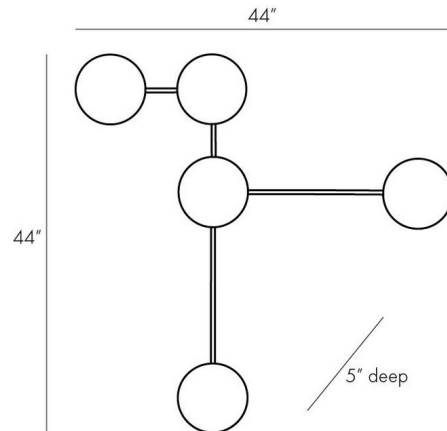

Note: Bulb must be no larger than 2 inches.

Shown in blackened steel / ivory

Specifications

COLOR	Ivory
BODY FINISH	Blackened Steel
WATTAGE	125W
DIMMER	Standard 120V
DIMENSIONS	44"W x 44"H x 5"D
BULB NOT INCLUDED	5 x JCD/G9/25W/120V Halogen