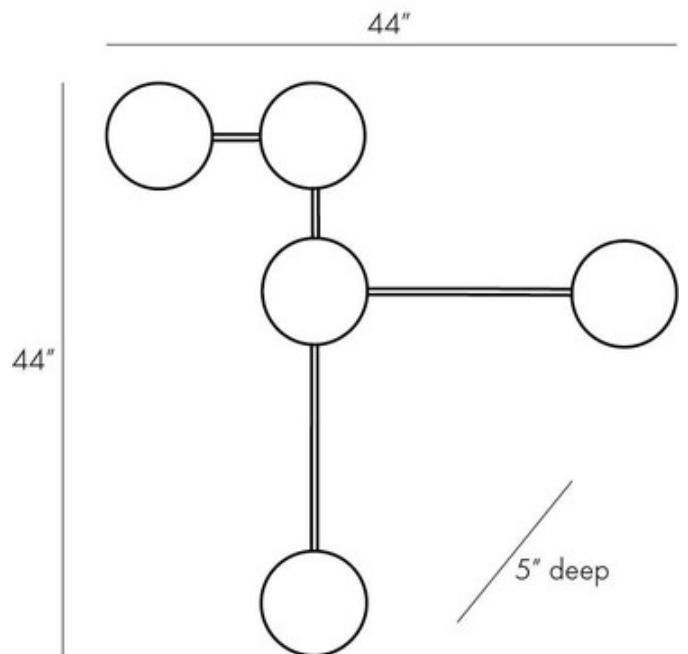

**BRAND**

Arteriors Home

**DESCRIPTION**

The Glaze Sculpture Wall Sconce brings a clean detailed look to your interior space. The crackled bowl shaped diffusers, cast warm shadows across your room. Note: Bulb must be no larger than 2 inches.

Shown in: Blackened Steel / Ivory

SHADE COLOR	Ivory
BODY FINISH	Blackened Steel
WATTAGE	125W
DIMMER	Standard 120V
DIMENSIONS	44"W x 44"H x 5"D
BULB NOT INCLUDED	
LAMP	5 x JCD/G9/25W/120V Halogen

SPEC #

AHM1079929