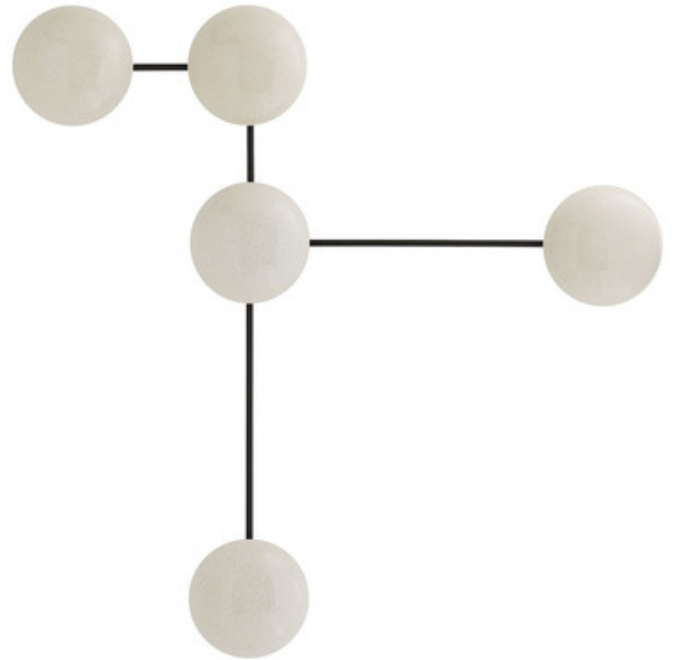

**BRAND**

Arteriors Home

**DESCRIPTION**

The Glaze Sculpture Wall Sconce brings a clean detailed look to your interior space. The crackled bowl shaped diffusers, cast warm shadows across your room. Note: Bulb must be no larger than 2 inches.

Shown in: Blackened Steel / Ivory

SHADE COLOR	Ivory
BODY FINISH	Blackened Steel
WATTAGE	125W
DIMMER	Standard 120V
DIMENSIONS	44"W x 44"H x 5"D
BULB NOT INCLUDED	
LAMP	5 x JCD/G9/25W/120V Halogen

SPEC #

AHM1079929