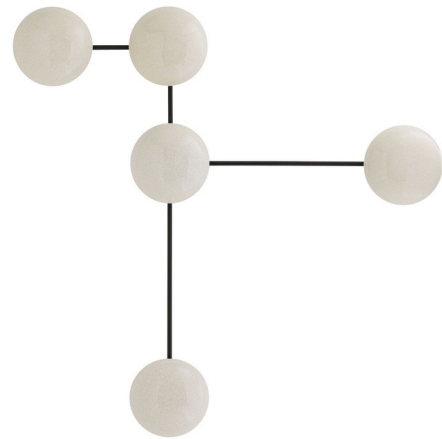

Lightology

lightology.com
866-954-4489
04-15-26

Project: _____

Company: _____

Location: _____ Fixture Type: _____

SPEC #: **AHM1079929**

Approved On: _____ Approved By: _____

Glaze Sculpture Wall Sconce

By Arteriors Home

Description

The Glaze Sculpture Wall Sconce adds a refined, detailed touch to your interior. Its crackled bowl-shaped diffusers cast a warm, inviting glow, creating beautiful shadows throughout the room.

Note: Bulb must be no larger than 2 inches.

Shown in blackened steel / ivory

Specifications

COLOR	Ivory
BODY FINISH	Blackened Steel
WATTAGE	125W
DIMMER	Standard 120V
DIMENSIONS	44"W x 44"H x 5"D
BULB NOT INCLUDED	5 x JCD/G9/25W/120V Halogen