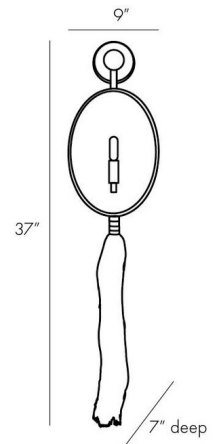

Shown in bronze / clear