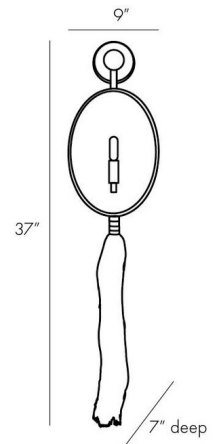

By Arteriors Home

Description

The Aramis Wall Sconce brings a unique Avant Garde look to your interior space. Inspired by the pony tailed models of Alexander McQueen's fashion shows, the glass shield hangs from a hook and is draped with a glorious tassel.

Shown in bronze / clear

Specifications

COLOR	Clear
BODY FINISH	Bronze
WATTAGE	7W
DIMMER	Standard 120V
DIMENSIONS	9"W x 37"H x 7"D
BULB NOT INCLUDED	1 x T6/Candelabra (E12)/7W/120V LED

CLICK TO VIEW PRODUCT