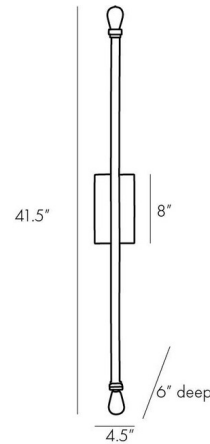

Lightology

lightology.com
866-954-4489
06-22-26

Project: _____

Company: _____

Location: _____ Fixture Type: _____

SPEC #: **AHM1079935**

Approved On: _____ Approved By: _____

Hutu Wall Sconce

By Arteriors Home

Description

The Hutu Wall Sconce adds a pure minimalist look to your interior space. The single hand forged stem is capped by bare bulbs.

Specifications

COLOR	N/A
BODY FINISH	Bronze
WATTAGE	120W
DIMMER	Standard 120V
DIMENSIONS	4.5"W x 41.5"H x 6"D
BULB NOT INCLUDED	2 x Edison/Candelabra (E12)/60W/120V Incandescent
OTHER BULB OPTIONS	2 x B10/Candelabra (E12)/120V Incandescent 2 x B10/Candelabra (E12)/120V LED

Shown in bronze

CLICK TO VIEW PRODUCT

Notes: