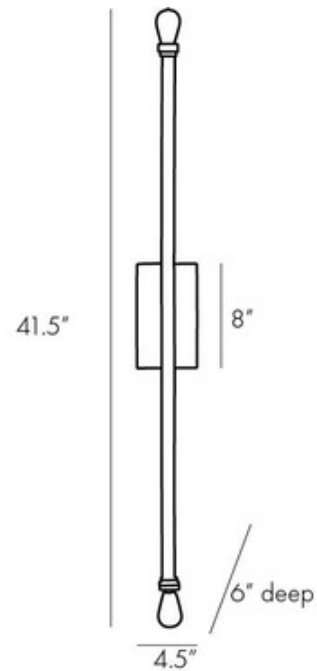

**BRAND**

Arteriors Home

**DESCRIPTION**

The Hutu Wall Sconce adds a pure minimalist look to your interior space. The single hand forged stem is capped by bare bulbs.

*Shown in: Bronze*

<b>SHADE COLOR</b>	N/A
<b>BODY FINISH</b>	Bronze
<b>WATTAGE</b>	120W
<b>DIMMER</b>	Standard 120V
<b>DIMENSIONS</b>	4.5"W x 41.5"H x 6"D
<b>LAMP</b>	2 x Edison A-Shape/Candelabra (E12)/60W/120V Incandescent 2 x B10/Candelabra (E12)/120V Incandescent 2 x B10/Candelabra (E12)/120V LED

**ITEM NUMBER**

AHM1079935

COMPANY

PROJECT

FIXTURE TYPE

APPROVED BY

DATE