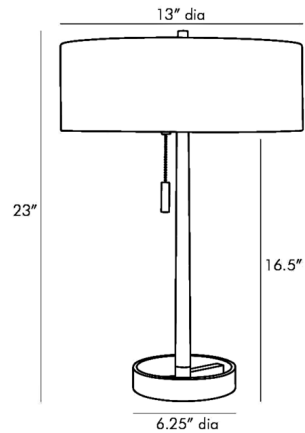

By Arteriors Home

Description

The Violetta Table Lamp is a sleek and sophisticated lamp that delivers a contemporary and slightly industry appeal. The simple design features Antique Brass finish with Heritage Brass stem or Black Iron shade and stem, an acrylic frosted diffuser, matching finial and double socket. On/Off pull chain operation.

Shown in black / antique brass

Specifications

COLOR	N/A
BODY FINISH	Black / Antique Brass
WATTAGE	80W
DIMMER	N/A
DIMENSIONS	15"W x 23"H
BULB NOT INCLUDED	2 x A19/Medium (E26)/40W/120V Incandescent
OTHER BULB OPTIONS	1 x A19/Medium (E26)/120V LED