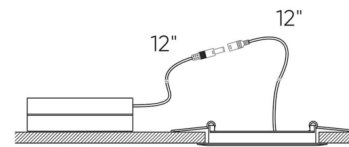

Description

The 5 Inch Round Color Select Recessed Panel Light features a frosted lens with a 360 degree widespread light beam. Color select between 2700K, 3000K, 3500K, 4000K, or 5000K color temperature with easy access switch on panel wire. Includes a junction box with an integrated driver. Can be daisy chained. TRIAC dimming (see attached manufacturer dimmer reference), sold separately. Optional accessories sold separately.

Specifications

COLOR	Frosted
BODY FINISH	White
WATTAGE	12W
DIMMER	Standard 120V
DIMENSIONS	5.88"W x 0.5"H
INTEGRATED LED MODULE	1 x LED/12W/120V LED
COUNTRY OF ORIGIN	China

Technical Information

APERTURE SHAPE	Round
HOUSING HEIGHT	2"
HOUSING TYPE	Remodel IC Airtight
CEILING TYPE	Drywall with Trim
FUNCTION	Downlight
LAMP LIFE	35000 hours
COLOR RENDERING	80 CRI
LAMP COLOR	CCT Select
LUMENS/WATT	73.33
LUMINOUS FLUX	880 lumens

Shown in white / frosted

Ø5 7/8" x 0.5"

3.42" x 3.54" x 1.25"

CLICK TO VIEW PRODUCT

Notes: