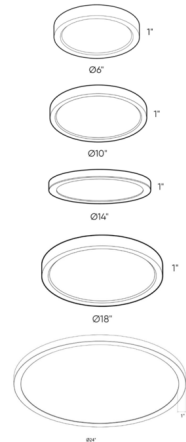

Shown in satin nickel / frosted