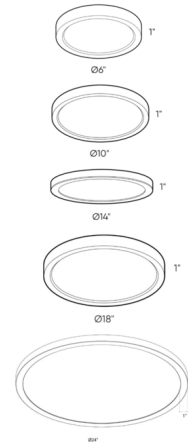

### Description

The Delta Color Select Round Outdoor Wall / Ceiling Light incorporates edge-lit technology, delivering a 360 degree wide spread of illumination through a frosted lens with no hot spots or glare. Its simple cast aluminum form works well with many design settings both indoors and outdoors. Color temperature can be adjusted to 2700K, 3000K, 3500K, 4000K, or 5000K using a switch in the fixture. An integrated driver is included. TRIAC dimming. Note: The 18 and 24 inch options are available in Black or White finish only.

### Specifications

COLOR	Frosted
BODY FINISH	Satin Nickel
WATTAGE	11W
DIMMER	Standard 120V
DIMENSIONS	6"W x 1"H
INTEGRATED LED MODULE	1 x LED/11W/120V LED
COUNTRY OF ORIGIN	China

### Technical Information

LAMP LIFE	50000 hours
COLOR RENDERING	90 CRI
LAMP COLOR	CCT Select
LUMENS/WATT	63.64
LUMINOUS FLUX	700 lumens

Shown in satin nickel / frosted

CLICK TO VIEW PRODUCT

Notes: