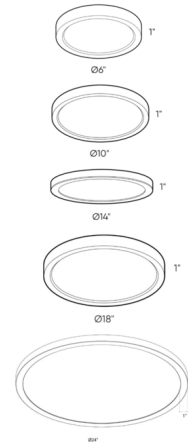

### Description

The Delta Color Select Round Outdoor Wall / Ceiling Light incorporates edge-lit technology, delivering a 360 degree wide spread of illumination through a frosted lens with no hot spots or glare. Its simple cast aluminum form works well with many design settings both indoors and outdoors. Color temperature can be adjusted to 2700K, 3000K, 3500K, 4000K, or 5000K using a switch in the fixture. An integrated driver is included. TRIAC dimming. Note: The 18 and 24 inch options are available in Black or White finish only.

### Specifications

COLOR	Frosted
BODY FINISH	Satin Nickel
WATTAGE	11W
DIMMER	Standard 120V
DIMENSIONS	6"W x 1"H
INTEGRATED LED MODULE	1 x LED/11W/120V LED
COUNTRY OF ORIGIN	China

### Technical Information

LAMP LIFE	50000 hours
COLOR RENDERING	.90 CRI
LAMP COLOR	. CCT Select
LUMENS/WATT	63.64
LUMINOUS FLUX	700 lumens

Shown in satin nickel / frosted

CLICK TO VIEW PRODUCT

Notes: