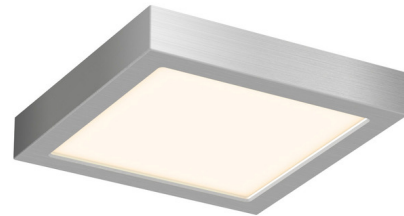

Lightology

lightology.com
866-954-4489
06-04-26

Project: _____

Company: _____

Location: _____ Fixture Type: _____

SPEC #: **DLS1080182**

Approved On: _____ Approved By: _____

Delta Color Select Square Outdoor Ceiling Light By DALS Lighting

Description

Using edge-lit technology, the Delta Color Select Square Outdoor Ceiling Light delivers a 360 degree wide spread of illumination through a frosted lens, with no hot spots or glare. With a sleek cast aluminum body and clean lines, this flush mount coordinates with many design schemes and works well in hallways, bathrooms, balconies, and other indoor and outdoor applications. Color temperature can be adjusted to 2700K, 3000K, 3500K, 4000K, or 5000K using a switch in the fixture. This light includes an integrated driver that is dimmable with a TRIAC or ELV dimmer, sold separately. Recommended dimmers: Dals SM-DIMSW, Leviton 6675, Lutron CTCL-153P, Lutron DVELV-300P, Lutron MACL-153M, LUTRON SELV-300P.

Specifications

COLOR	N/A
BODY FINISH	Satin Nickel
WATTAGE	11W
DIMMER	Low Voltage Electronic
DIMENSIONS	6"W x 1"H x 6"D
INTEGRATED LED MODULE	1 x LED/11W/120V LED
COUNTRY OF ORIGIN	China

Technical Information

LAMP LIFE	50000 hours
COLOR RENDERING	.90 CRI
LAMP COLOR	. CCT Select
LUMENS/WATT	63.64
LUMINOUS FLUX	700 lumens

Shown in satin nickel

CLICK TO VIEW PRODUCT

Notes: