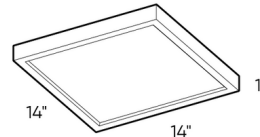

CLICK TO VIEW PRODUCT

Notes: