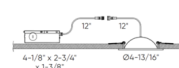

FGM6-CC - 6" Flat Gimbal