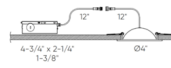

By DALSi Lighting

Description

The Pivot Flat Gimbal Recessed Trim and Housing offers powerful lumen output and the ability to direct light with a 360 degree rotation and 90 degree tilt. Features switch selectable color temperature: 2700K/3000K/3500K/4000K/5000K with a switch located inside fixture. Each fixture includes a junction box with an integrated driver. Can be daisy chained. TRIAC dimming (see attached manufacturer dimmer reference). Optional accessories sold separately. Note: 2 and 3 inch options available in Black and White finishes only.

Specifications

COLOR	N/A
BODY FINISH	Black
WATTAGE	9W
DIMMER	Standard 120V
DIMENSIONS	4.81"W x 1.31"H
INTEGRATED LED MODULE	1 x LED/9W/120V LED
COUNTRY OF ORIGIN	China

Technical Information

APERTURE SHAPE	Round
HOUSING HEIGHT	3"
HOUSING TYPE	Remodel IC Airtight
CEILING TYPE	Drywall with Trim
FUNCTION	Adjustable Accent
LAMP LIFE	50000 hours
BEAM ANGLE	40°
COLOR RENDERING	90 CRI
LAMP COLOR	CCT Select
LUMENS/WATT	88.89
LUMINOUS FLUX	800 lumens

Shown in black

FGM2-CC - 2" Flat Gimbal

FGM4-CC - 4" Flat Gimbal

FGM3-CC - 3" Flat Gimbal

FGM6-CC - 6" Flat Gimbal

CLICK TO VIEW PRODUCT

Notes: