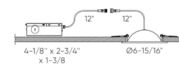

By DALSi Lighting

Description

The Pivot Flat Gimbal Recessed Trim and Housing offers powerful lumen output and the ability to direct light with a 360 degree rotation and 90 degree tilt. Features switch selectable color temperature: 2700K/3000K/3500K/4000K/5000K with a switch located inside fixture. Each fixture includes a junction box with an integrated driver. Can be daisy chained. TRIAC dimming (see attached manufacturer dimmer reference). Optional accessories sold separately. Note: 2 and 3 inch options available in Black and White finishes only.

Specifications

COLOR	N/A
BODY FINISH	Black
WATTAGE	9W
DIMMER	Standard 120V
DIMENSIONS	4.81"W x 1.31"H
INTEGRATED LED MODULE	1 x LED/9W/120V LED
COUNTRY OF ORIGIN	China

Technical Information

APERTURE SHAPE	Round
HOUSING HEIGHT	3"
HOUSING TYPE	Remodel IC Airtight
CEILING TYPE	Drywall with Trim
FUNCTION	Adjustable Accent
LAMP LIFE	50000 hours
BEAM ANGLE	40°
COLOR RENDERING	90 CRI
LAMP COLOR	CCT Select
LUMENS/WATT	88.89
LUMINOUS FLUX	800 lumens

Shown in black

FGM2-CC - 2" Flat Gimbal

FGM4-CC - 4" Flat Gimbal

FGM3-CC - 3" Flat Gimbal

FGM6-CC - 6" Flat Gimbal

CLICK TO VIEW PRODUCT

Notes: