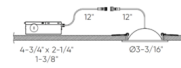

FGM3-CC - 3" Flat Gimbal