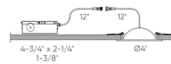

By DALS Lighting

Description

The Pivot Flat Gimbal Recessed Trim and Housing offers powerful lumen output and the ability to direct light with a 360 degree rotation and 90 degree tilt. Features switch selectable color temperature: 2700K/3000K/3500K/4000K/5000K with a switch located inside fixture. Each fixture includes a junction box with an integrated driver. Can be daisy chained. TRIAC dimming (see attached manufacturer dimmer reference). Optional accessories sold separately. Note: 2 and 3 inch options available in Black and White finishes only.

Specifications

COLOR	N/A
BODY FINISH	Satin Nickel
WATTAGE	9W
DIMMER	Standard 120V
DIMENSIONS	4.81"W x 1.31"H
INTEGRATED LED MODULE	1 x LED/9W/120V LED
COUNTRY OF ORIGIN	China

Technical Information

APERTURE SHAPE	Round
HOUSING HEIGHT	3"
HOUSING TYPE	Remodel IC Airtight
CEILING TYPE	Drywall with Trim
FUNCTION	Adjustable Accent
LAMP LIFE	50000 hours
BEAM ANGLE	40°
COLOR RENDERING	90 CRI
LAMP COLOR	CCT Select
LUMENS/WATT	88.89
LUMINOUS FLUX	800 lumens

Shown in satin nickel

FGM2-CC - 2" Flat Gimbal

FGM4-CC - 4" Flat Gimbal

FGM3-CC - 3" Flat Gimbal

FGM6-CC - 6" Flat Gimbal

CLICK TO VIEW PRODUCT

Notes: