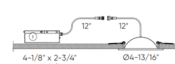

FGM6-CC - 6" Flat Gimbal