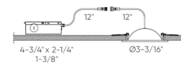

FGM3-CC - 3" Flat Gimbal