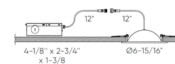

Specifications

COLOR	N/A
BODY FINISH	Satin Nickel
WATTAGE	9W
DIMMER	Standard 120V
DIMENSIONS	4.81"W x 1.31"H
INTEGRATED LED MODULE	1 x LED/9W/120V LED
COUNTRY OF ORIGIN	China

Technical Information

APERTURE SHAPE	Round
HOUSING HEIGHT	3"
HOUSING TYPE	Remodel IC Airtight
CEILING TYPE	Drywall with Trim
FUNCTION	Adjustable Accent
LAMP LIFE	50000 hours
BEAM ANGLE	40°
COLOR RENDERING	90 CRI
LAMP COLOR	CCT Select
LUMENS/WATT	88.89
LUMINOUS FLUX	800 lumens

Shown in satin nickel

FGM2-CC - 2" Flat Gimbal

FGM4-CC - 4" Flat Gimbal

FGM3-CC - 3" Flat Gimbal

FGM6-CC - 6" Flat Gimbal

CLICK TO VIEW PRODUCT

Notes: