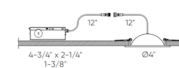

### Technical Information

APERTURE SHAPE	Round
HOUSING HEIGHT	3"
HOUSING TYPE	Remodel IC Airtight
CEILING TYPE	Drywall with Trim
FUNCTION	Adjustable Accent
LAMP LIFE	50000 hours
BEAM ANGLE	40°
COLOR RENDERING	90 CRI
LAMP COLOR	CCT Select
LUMENS/WATT	88.89
LUMINOUS FLUX	800 lumens

Shown in white

FGM2-CC - 2" Flat Gimbal

FGM4-CC - 4" Flat Gimbal

FGM3-CC - 3" Flat Gimbal

FGM6-CC - 6" Flat Gimbal

CLICK TO VIEW PRODUCT

Notes: