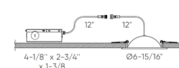

### Technical Information

APERTURE SHAPE	Round
HOUSING HEIGHT	3"
HOUSING TYPE	Remodel IC Airtight
CEILING TYPE	Drywall with Trim
FUNCTION	Adjustable Accent
LAMP LIFE	50000 hours
BEAM ANGLE	40°
COLOR RENDERING	90 CRI
LAMP COLOR	CCT Select
LUMENS/WATT	88.89
LUMINOUS FLUX	800 lumens

Shown in white

FGM2-CC - 2" Flat Gimbal

FGM4-CC - 4" Flat Gimbal

FGM3-CC - 3" Flat Gimbal

FGM6-CC - 6" Flat Gimbal

CLICK TO VIEW PRODUCT

Notes: