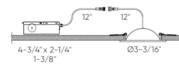

FGM3-CC - 3" Flat Gimbal