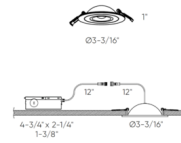

FGM3-CC – 3" Flat Gimbal

FGM2-CC – 2" Flat Gimbal