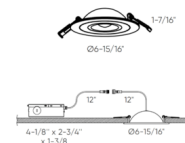

### Specifications

COLOR	N/A
BODY FINISH	White
WATTAGE	14.5W
DIMMER	Standard 120V
DIMENSIONS	6.94"W x 1.44"H
INTEGRATED LED MODULE	1 x LED/14.5W/120V LED
COUNTRY OF ORIGIN	China

### Technical Information

APERTURE SHAPE	Round
HOUSING HEIGHT	3"
HOUSING TYPE	Remodel IC Airtight
CEILING TYPE	Drywall with Trim
FUNCTION	Adjustable Accent
LAMP LIFE	50000 hours
BEAM ANGLE	40°
COLOR RENDERING	90 CRI
LAMP COLOR	CCT Select
LUMENS/WATT	72.41
LUMINOUS FLUX	1050 lumens

Shown in white

FGM2-CC – 2" Flat Gimbal

FGM4-CC – 4" Flat Gimbal

FGM3-CC – 3" Flat Gimbal

FGM6-CC – 6" Flat Gimbal

CLICK TO VIEW PRODUCT

Notes: