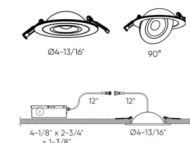

### Description

The Pivot Flat Gimbal Recessed Trim and Housing offers powerful lumen output and the ability to direct light with a 360 degree rotation and 90 degree tilt. Features switch selectable color temperature: 2700K/3000K/3500K/4000K/5000K with a switch located inside fixture. Each fixture includes a junction box with an integrated driver. Can be daisy chained. TRIAC dimming (see attached manufacturer dimmer reference). Optional accessories sold separately. Note: 2 and 3 inch options available in Black and White finishes only.

### Specifications

COLOR	N/A
BODY FINISH	White
WATTAGE	14.5W
DIMMER	Standard 120V
DIMENSIONS	6.94"W x 1.44"H
INTEGRATED LED MODULE	1 x LED/14.5W/120V LED
COUNTRY OF ORIGIN	China

### Technical Information

APERTURE SHAPE	Round
HOUSING HEIGHT	3"
HOUSING TYPE	Remodel IC Airtight
CEILING TYPE	Drywall with Trim
FUNCTION	Adjustable Accent
LAMP LIFE	50000 hours
BEAM ANGLE	40°
COLOR RENDERING	90 CRI
LAMP COLOR	CCT Select
LUMENS/WATT	72.41
LUMINOUS FLUX	1050 lumens

Shown in white

FGM2-CC – 2" Flat Gimbal

FGM4-CC – 4" Flat Gimbal

FGM3-CC – 3" Flat Gimbal

FGM6-CC – 6" Flat Gimbal

CLICK TO VIEW PRODUCT

Notes: