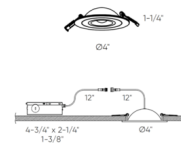

### Specifications

COLOR	N/A
BODY FINISH	White
WATTAGE	14.5W
DIMMER	Standard 120V
DIMENSIONS	6.94"W x 1.44"H
INTEGRATED LED MODULE	1 x LED/14.5W/120V LED
COUNTRY OF ORIGIN	China

### Technical Information

APERTURE SHAPE	Round
HOUSING HEIGHT	3"
HOUSING TYPE	Remodel IC Airtight
CEILING TYPE	Drywall with Trim
FUNCTION	Adjustable Accent
LAMP LIFE	50000 hours
BEAM ANGLE	40°
COLOR RENDERING	90 CRI
LAMP COLOR	CCT Select
LUMENS/WATT	72.41
LUMINOUS FLUX	1050 lumens

Shown in white

FGM2-CC – 2" Flat Gimbal

FGM4-CC – 4" Flat Gimbal

FGM3-CC – 3" Flat Gimbal

FGM6-CC – 6" Flat Gimbal

CLICK TO VIEW PRODUCT

Notes: