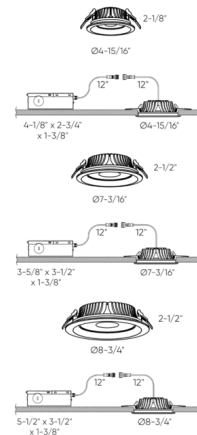

CLICK TO VIEW PRODUCT

Notes: