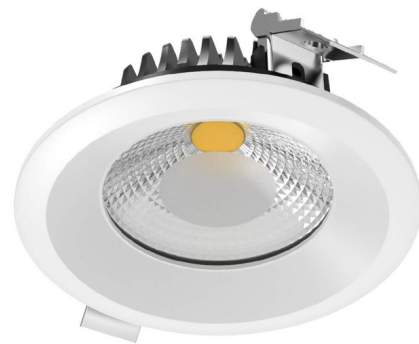

Description

The Dals Hilux Commercial Downlight is your go-to for commercial projects. With its five color temperature selection, durable cast aluminum housing, high-powered lumen output, and indoor/outdoor rating, the Hilux can be used just about anywhere. It casts a wide 360 spread with 90 beam angle. This slim recessed fixture is perfect for a range of commercial applications from clinics to schools and hotels to boutiques. A junction box with integrated driver is included. Color temperature (CCT) is set using a switch on the driver: 2700K, 3000K, 3500K, 4000K, or 5000K. The 120V option is TRIAC and ELV dimmable. The 120V/277V/347V option is 0-10V dimmable. Note: The Black finish is not available in every size and voltage.

Specifications

REFLECTOR/BAFFLE COLOR	N/A
BODY FINISH	White
WATTAGE	20W
DIMMER	Low Voltage Electronic
DIMENSIONS	4"W x 2.125"H
INTEGRATED LED MODULE	1 x LED/20W/120V LED
COUNTRY OF ORIGIN	China

Technical Information

APERTURE SHAPE	Round
HOUSING HEIGHT	2"
HOUSING TYPE	Remodel IC Airtight
CEILING TYPE	Drywall with Trim
FUNCTION	Downlight
LAMP LIFE	50000 hours
BEAM ANGLE	90°
COLOR RENDERING	90 CRI
LAMP COLOR	CCT Select
LUMENS/WATT	70.75
LUMINOUS FLUX	1415 lumens