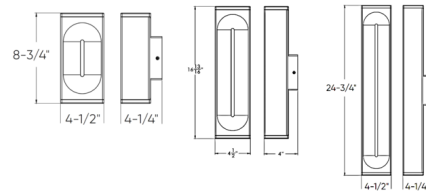

Description

The Profile LWJ Color Select Outdoor Wall Sconce features a low profile design with unique up, down, and center lighting distribution. Switch selectable color temperature (2700K/3000K/3500K/4000K/5000K). Integrated dimmable driver, dimmable with a Triac or electronic low voltage (ELV) dimmer. Note: White finish available in 16 inch option only.

Shown in black

Specifications

COLOR N/A
 BODY FINISH Black
 WATTAGE 20W
 DIMMER Low Voltage Electronic
 DIMENSIONS 4.25"W x 16.87"H x 4"D
 INTEGRATED LED MODULE 1 x LED/20W/120V LED
 COUNTRY OF ORIGIN China