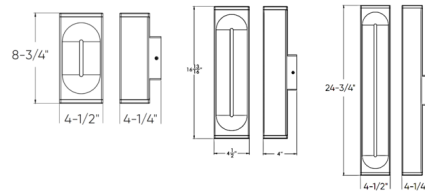

CLICK TO VIEW PRODUCT

Notes: