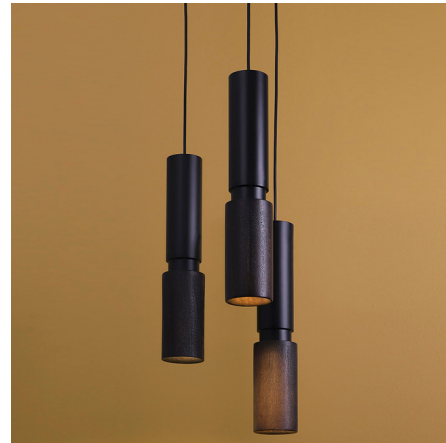

## Amelia Round Multi Light Pendant

By davidpompa

### Description

The Amelia Round Multi Light Pendant has the ostentatious and basic form that accentuates and explores the elegance and balance between two handcrafted materials with their smooth finish. The tubular shape with its edged terrace combines two honest materials that give a slight flavor of the 1950s. Features a Saman Wood shade and Brass or Black powder coated finish. Saman wood is a tropical wood from Mexico with fine texture and open grains. Available in 3, 5, 7, and 9 light options with a Black or White canopy. Handcrafted in Mexico.

### Specifications

COLOR	Black
BODY FINISH	Black
WATTAGE	19.5W
DIMMER	Standard 120V
DIMENSIONS	11.81"W x 17.72"H
BULB NOT INCLUDED	3 x MR16/GU10/6.5W/120V LED
COUNTRY OF ORIGIN	Mexico