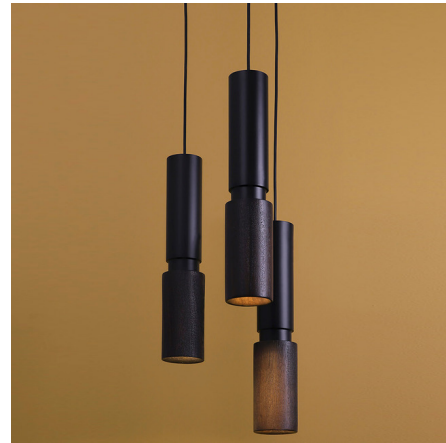

Lightology

lightology.com
866-954-4489
05-24-26

Project: _____

Company: _____

Location: _____ Fixture Type: _____

SPEC #: **POM1080284**

Approved On: _____ Approved By: _____

Amelia Round Multi Light Pendant By davidpompa

Description

The Amelia Round Multi Light Pendant has the ostentatious and basic form that accentuates and explores the elegance and balance between two handcrafted materials with their smooth finish. The tubular shape with its edged terrace combines two honest materials that give a slight flavor of the 1950s. Features a Saman Wood shade and Brass or Black powder coated finish. Saman wood is a tropical wood from Mexico with fine texture and open grains. Available in 3, 5, 7, and 9 light options with a Black or White canopy. Handcrafted in Mexico.

Shown in black / black

Specifications

COLOR	Black
BODY FINISH	Black
WATTAGE	58.5W
DIMMER	Standard 120V
DIMENSIONS	21.6"W x 17.72"H
BULB NOT INCLUDED	9 x MR16/GU10/6.5W/120V LED
COUNTRY OF ORIGIN	Mexico

Technical Information