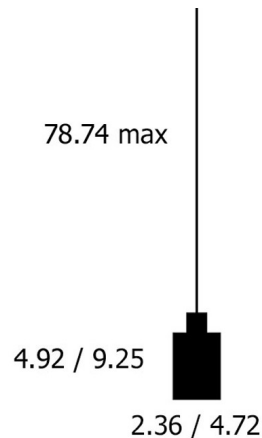

### Specifications

COLOR	N/A
BODY FINISH	Black
WATTAGE	19.5W
DIMMER	Standard 120V
DIMENSIONS	29.5"L x 2.36"W x 4.92"H
BULB NOT INCLUDED	3 x MR16/GU10/6.5W/120V LED
COUNTRY OF ORIGIN	Mexico

### Technical Information

PRODUCT DIMENSIONS	Adjustable Cable Lengths: 78.74"
LAMP COLOR	3000K
LUMENS/WATT	61.54
LUMINOUS FLUX	400 lumens

Shown in black

CLICK TO VIEW PRODUCT

Notes: