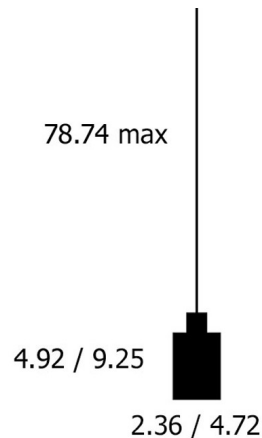

CLICK TO VIEW PRODUCT

Notes: