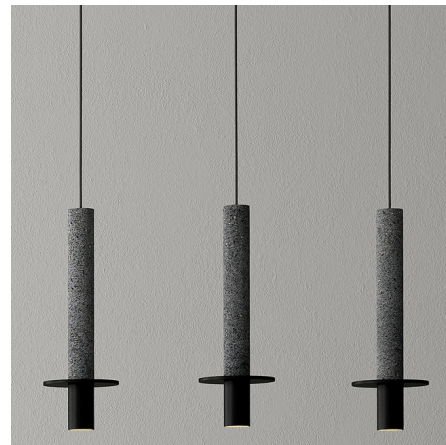

Lightology

lightology.com
866-954-4489
07-06-26

Project: _____

Company: _____

Location: _____ Fixture Type: _____

SPEC #: **POM1080366**

Approved On: _____ Approved By: _____

Meta Linear Three Light Pendant

By davidpompa

Description

The Meta Linear Three Light Pendant combines stone and metal for a look that is both organic and industrial. Both materials are formed into cylindrical shapes to emphasize a sleek aesthetic with a monochromatic palette of tones. Finish options include Black powder coated aluminum with dark volcanic rock, White powder coated aluminum with Fiorito stone, or Copper with red volcanic rock.

Shown in black / black

Specifications

COLOR Black
BODY FINISH Black
WATTAGE 9W
DIMMER Standard 120V
DIMENSIONS 29.53"L x 4.33"W x 12.6"H
BULB INCLUDED 3 x JCD/G9/3W/120V LED
COUNTRY OF ORIGIN Mexico

Technical Information

PRODUCT DIMENSIONS Cord Lengths: 78.7"
LAMP COLOR 2700K
LUMENS/WATT 280.00
LUMINOUS FLUX 840 lumens

CLICK TO VIEW PRODUCT

Notes: