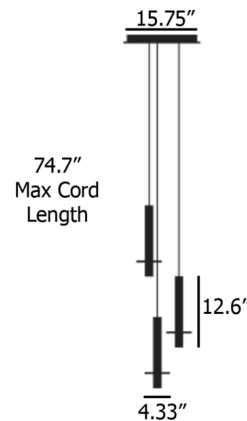

Specifications

COLOR White
BODY FINISH White
WATTAGE 9W
DIMMER Standard 120V
DIMENSIONS 15.75"W x 12.6"H x 15.75"D
BULB INCLUDED 3 x JCD/G9/3W/120V LED
COUNTRY OF ORIGIN Mexico

Technical Information

PRODUCT DIMENSIONS Adjustable Cable Lengths: 78.74"
LAMP COLOR 2700K
LUMENS/WATT 280.00
LUMINOUS FLUX 840 lumens

Shown in white / white

CLICK TO VIEW PRODUCT

Notes: