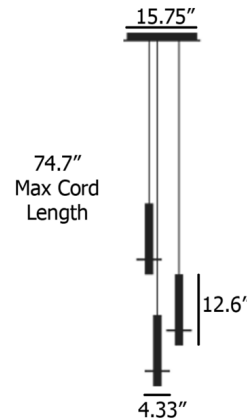

Specifications

COLOR White
BODY FINISH White
WATTAGE 9W
DIMMER Standard 120V
DIMENSIONS 15.75"W x 12.6"H x 15.75"D
BULB INCLUDED 3 x JCD/G9/3W/120V LED
COUNTRY OF ORIGIN Mexico

Technical Information

PRODUCT DIMENSIONS Adjustable Cable Lengths: 78.74"
LAMP COLOR 2700K
LUMENS/WATT 280.00
LUMINOUS FLUX 840 lumens

Shown in white / white

CLICK TO VIEW PRODUCT

Notes: