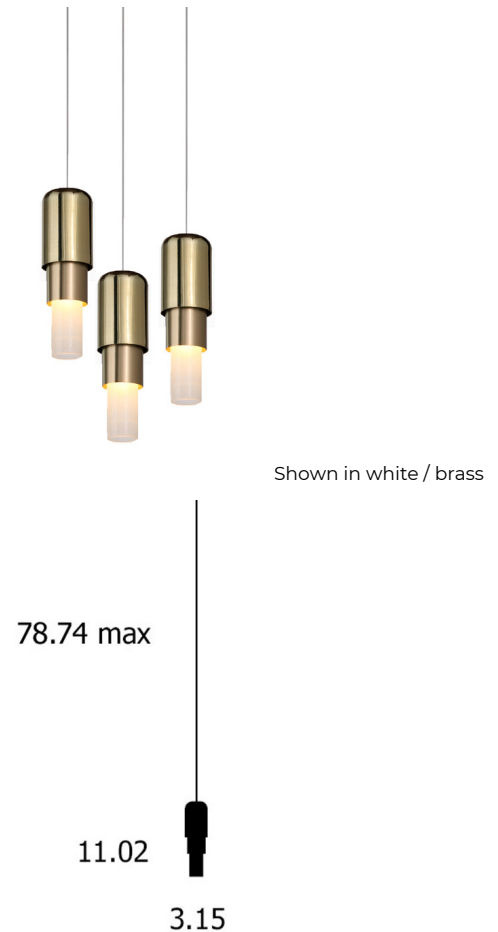

Lightology

lightology.com
866-954-4489
07-03-26

Project: _____
Company: _____
Location: _____ Fixture Type: _____
SPEC #: **POM1080391**
Approved On: _____ Approved By: _____

Mingo Round Multi-Light Chandelier

By davidpompa

Description

The Mingo Round Multi Light Pendant combines unique craft based expertise with a modern and strikingly simple style. The hand blown 100 percent recycled glass makes every single lamp unique. The soft overlapping light adds a warm glow to your room. Available in 3, 5, 7, and 9 light options. Handcrafted in Mexico.

Specifications

COLOR Brass
BODY FINISH White
WATTAGE 12W
DIMMER Standard 120V
DIMENSIONS 11.81"W x 11.02"H
BULB NOT INCLUDED 3 x JCD/G9/4W/120V LED
COUNTRY OF ORIGIN Mexico

Technical Information

PRODUCT DIMENSIONS Adjustable Cable Lengths: 78.74"
LAMP COLOR 2300K
LUMENS/WATT 87.50
LUMINOUS FLUX 350 lumens