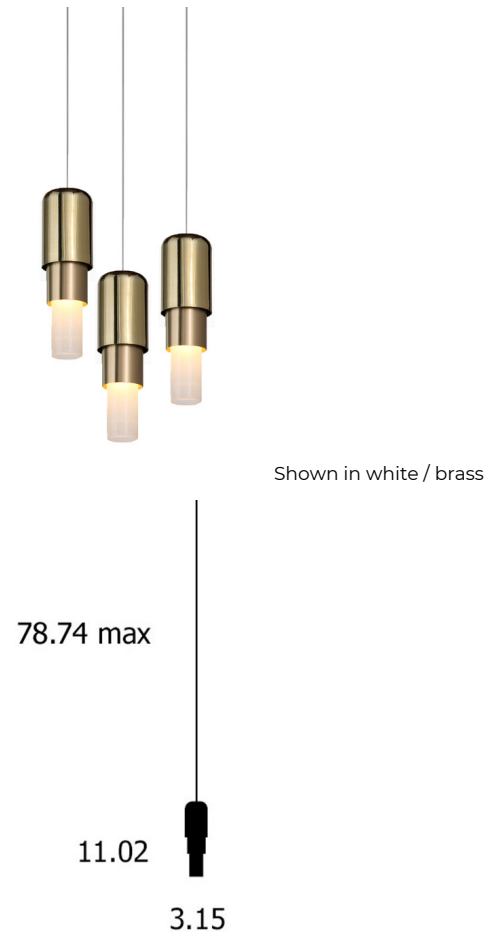

Lightology

lightology.com
866-954-4489
04-24-26

Project: _____
Company: _____
Location: _____ Fixture Type: _____
SPEC #: **POM1080391**
Approved On: _____ Approved By: _____

Mingo Round Multi-Light Chandelier

By davidpompa

Description

The Mingo Round Multi Light Pendant combines unique craft based expertise with a modern and strikingly simple style. The hand blown 100 percent recycled glass makes every single lamp unique. The soft overlapping light adds a warm glow to your room. Available in 3, 5, 7, and 9 light options. Handcrafted in Mexico.

Specifications

COLOR Brass
BODY FINISH White
WATTAGE 12W
DIMMER Standard 120V
DIMENSIONS 11.81"W x 11.02"H
BULB NOT INCLUDED 3 x JCD/G9/4W/120V LED
COUNTRY OF ORIGIN Mexico

Technical Information

PRODUCT DIMENSIONS Adjustable Cable Lengths: 78.74"
LAMP COLOR 2300K
LUMENS/WATT 87.50
LUMINOUS FLUX 350 lumens