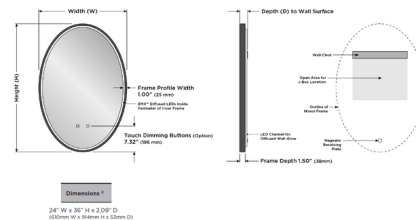

Technical Information

COLOR RENDERING	90 CRI
LAMP COLOR	3000K
LUMENS/WATT	110.28
LUMINOUS FLUX	7830 lumens

CLICK TO VIEW PRODUCT

Notes: