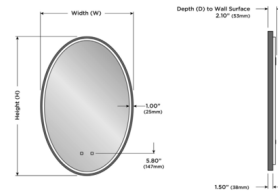

Lightology

lightology.com
866-954-4489
04-04-26

Project: _____
Company: _____
Location: _____ Fixture Type: _____
SPEC #: **EMR1080454**
Approved On: _____ Approved By: _____

Brilliance Oval Lighted Mirror By Electric Mirror

Description

The Brilliance Oval Lighted Mirror offers greater illuminance with half the power consumption of traditional LED mirrors. Integrated one-touch dimming with inward-facing task lighting on the front for brilliant facial illumination and ambient wall glow with diffuser for a finished side view. Controlled by non-dimming wall switch for on/off, and capacitive touch button on fixture for dimming. Note: Brilliance can only be hung in the W x H orientation as shown; fixture is not field-interchangeable.

Specifications

COLOR . . . . . Mirror
BODY FINISH . . . . . Matte Black
WATTAGE 73W
DIMMER . . . . . Included
DIMENSIONS . . . . . 24\"/>

Technical Information

COLOR RENDERING . . . . . 90 CRI
LAMP COLOR 3000K
LUMENS/WATT 108.96
LUMINOUS FLUX . . . . . 7954 lumens

CLICK TO VIEW PRODUCT

Notes: