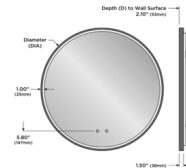

CLICK TO VIEW PRODUCT

Notes: