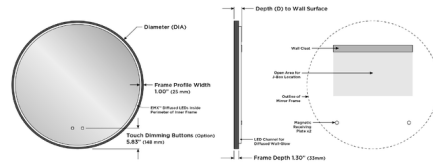

### Description

The Brilliance Round Lighted Mirror offers greater illuminance with half the power consumption of traditional LED mirrors. Integrated one-touch dimming with inward-facing task lighting on the front for brilliant facial illumination and ambient wall glow with diffuser for a finished side view. Controlled by non-dimming wall switch for on/off, and capacitive touch button on fixture for dimming.

### Specifications

COLOR	Mirror
BODY FINISH	Matte Black
WATTAGE	69W
DIMMER	Included
DIMENSIONS	30"W x 30"H x 2.1"D
INTEGRATED LED MODULE	1 x LED/69W/120V LED
COUNTRY OF ORIGIN	China