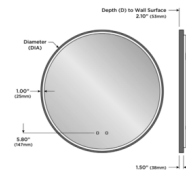

CLICK TO VIEW PRODUCT