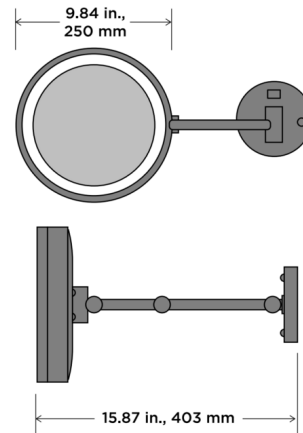

Shown in polished stainless / mirror