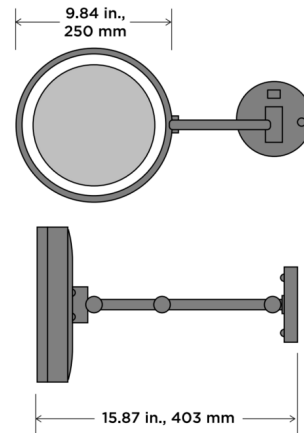

Shown in polished stainless / mirror