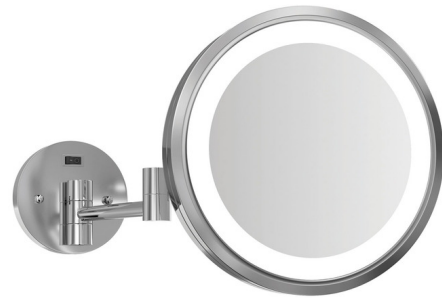

Lightology

lightology.com
866-954-4489
04-04-26

Project: _____

Company: _____

Location: _____ Fixture Type: _____

SPEC #: **EMR1080475**

Approved On: _____ Approved By: _____

Blush Wall Mount Makeup Mirror By Electric Mirror

Description

The Blush Wall Mount Makeup Mirror features forward facing task lighting with 5X magnification with adjustable view angle, side to side swivel, up and down tilt, and double arm to flatten close to the wall. Requires a standard 3.5 or 4 inch octagonal electrical box. On/off switch on canopy. Note: Blush can only be mounted in the W x H orientation as shown; fixture is not field-interchangeable.

Specifications

COLOR	Mirror
BODY FINISH	Polished Stainless
WATTAGE	6W
DIMMER	N/A
DIMENSIONS	9.84"W x 9.75"H x 15.87"D
INTEGRATED LED MODULE	1 x LED/6W/120V LED
COUNTRY OF ORIGIN	China

Technical Information

LAMP COLOR	3000K
LUMENS/WATT	70.50
LUMINOUS FLUX	423 lumens

Shown in polished stainless / mirror

CLICK TO VIEW PRODUCT

Notes: