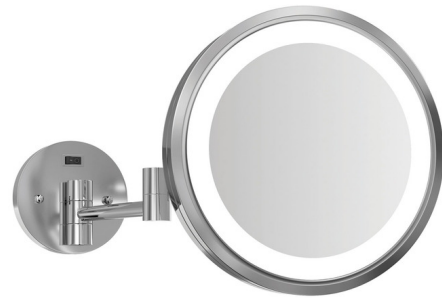

Lightology

lightology.com
866-954-4489
05-20-26

Project: _____

Company: _____

Location: _____ Fixture Type: _____

SPEC #: **EMR1080475**

Approved On: _____ Approved By: _____

Blush Wall Mount Makeup Mirror By Electric Mirror

Description

The Blush Wall Mount Makeup Mirror features forward facing task lighting with 5X magnification with adjustable view angle, side to side swivel, up and down tilt, and double arm to flatten close to the wall. Requires a standard 3.5 or 4 inch octagonal electrical box. On/off switch on canopy. Note: Blush can only be mounted in the W x H orientation as shown; fixture is not field-interchangeable.

Specifications

COLOR	Mirror
BODY FINISH	Polished Stainless
WATTAGE	6W
DIMMER	N/A
DIMENSIONS	9.84"W x 9.75"H x 15.87"D
INTEGRATED LED MODULE	1 x LED/6W/120V LED
COUNTRY OF ORIGIN	China

Technical Information

LAMP COLOR	3000K
LUMENS/WATT	70.50
LUMINOUS FLUX	423 lumens

Shown in polished stainless / mirror

CLICK TO VIEW PRODUCT

Notes: