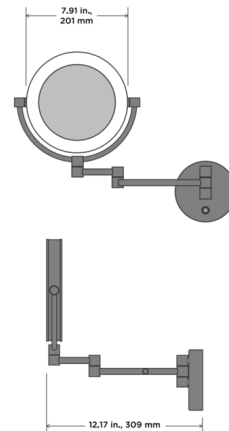

Description

The Charm Wall Mount Makeup Mirror features forward facing task lighting with dual 5X / 1X magnification, and an articulated arm for near and far viewing. Side to side swivel with full pivot, up and down tilt, and double arm to flatten against the wall. Requires a standard 3.5 or 4 inch octagonal electrical box. On/off switch on canopy. Note: Charm can only be mounted in the W x H orientation as shown; fixture is not field-interchangeable.

Specifications

COLOR	Mirror
BODY FINISH	Stainless Steel
WATTAGE	6W
DIMMER	N/A
DIMENSIONS	7.91"W x 7.91"H x 12.17"D
INTEGRATED LED MODULE	1 x LED/6W/120V LED
COUNTRY OF ORIGIN	China

Technical Information

LAMP COLOR	3000K
LUMENS/WATT	50.00
LUMINOUS FLUX	300 lumens

Shown in stainless steel / mirror

CLICK TO VIEW PRODUCT

Notes: