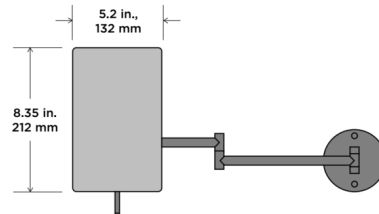

By Electric Mirror

Description

The Contour Wall Mount Makeup Mirror features 5X magnification with an adjustable view angle. Side to side swivel, up and down tilt, a built-in handle to keep the surface smudge free, and double arm to flatten close to the wall. Note: Contour can only be mounted in the W x H orientation as shown; fixture is not field-interchangeable.

Shown in polished stainless / mirror

Specifications

COLOR	Mirror
BODY FINISH	Polished Stainless
WATTAGE	N/A
DIMMER	N/A
DIMENSIONS	5.2"W x 8.35"H x 12.75"D
BULB	N/A
COUNTRY OF ORIGIN	China

CLICK TO VIEW PRODUCT