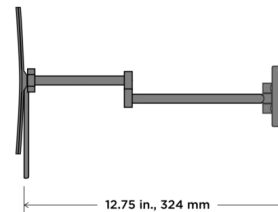

By Electric Mirror

Description

The Contour Wall Mount Makeup Mirror features 5X magnification with an adjustable view angle. Side to side swivel, up and down tilt, a built-in handle to keep the surface smudge free, and double arm to flatten close to the wall. Note: Contour can only be mounted in the W x H orientation as shown; fixture is not field-interchangeable.

Shown in polished stainless / mirror

Specifications

COLOR	Mirror
BODY FINISH	Polished Stainless
WATTAGE	N/A
DIMMER	N/A
DIMENSIONS	5.2"W x 8.35"H x 12.75"D
BULB	N/A
COUNTRY OF ORIGIN	China

CLICK TO VIEW PRODUCT