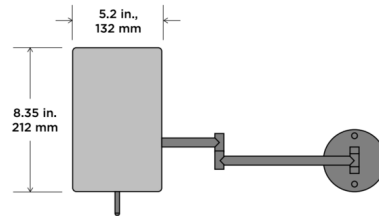

Description

The Contour Wall Mount Makeup Mirror features 5X magnification with an adjustable view angle. Side to side swivel, up and down tilt, a built-in handle to keep the surface smudge free, and double arm to flatten close to the wall. Note: Contour can only be mounted in the W x H orientation as shown; fixture is not field-interchangeable.

Shown in polished stainless / mirror

Specifications

COLOR	Mirror
BODY FINISH	Polished Stainless
WATTAGE	N/A
DIMMER	N/A
DIMENSIONS	5.2"W x 8.35"H x 12.75"D
BULB	N/A
COUNTRY OF ORIGIN	China

CLICK TO VIEW PRODUCT