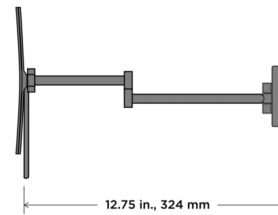

Description

The Contour Wall Mount Makeup Mirror features 5X magnification with an adjustable view angle. Side to side swivel, up and down tilt, a built-in handle to keep the surface smudge free, and double arm to flatten close to the wall. Note: Contour can only be mounted in the W x H orientation as shown; fixture is not field-interchangeable.

Shown in polished stainless / mirror

Specifications

COLOR	Mirror
BODY FINISH	Polished Stainless
WATTAGE	N/A
DIMMER	N/A
DIMENSIONS	5.2"W x 8.35"H x 12.75"D
BULB	N/A
COUNTRY OF ORIGIN	China

CLICK TO VIEW PRODUCT