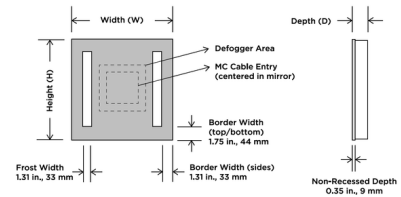

CLICK TO VIEW PRODUCT

Notes: