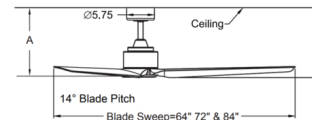

Shown in matte greige / weathered wood