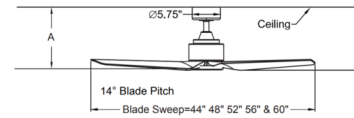

Shown in silver / silver