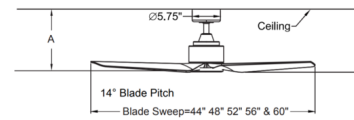

Shown in silver / silver