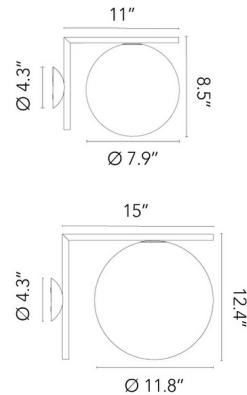

Description

Extend the iconic balance and elegance of Michael Anastassiades' IC series to your outdoor environments with the Flos IC Lights Outdoor Wall / Ceiling Light. This fixture is a study in refined simplicity, featuring a beautifully white translucent blown glass globe gracefully supported by a slim metal stem. Designed specifically to withstand outdoor environments, it provides a perfect lighting solution for walkways, lounging areas, and other exterior settings, adding a touch of sophisticated allure to your landscape. The IC Lights Outdoor Wall / Ceiling Light is available in two versatile widths: a compact 7.9 inches (known as CW1) and a more expansive 11.8 inches (CW2), allowing for flexible application and scale. Its durable construction ensures longevity and performance in varied weather conditions, while its diffused glow creates a welcoming and inviting ambiance. This fixture is an ideal choice for designers and homeowners seeking a seamless transition of modern elegance from indoor to outdoor spaces.

Specifications

COLOR	White
BODY FINISH	Black
WATTAGE	5W
DIMMER	Standard 120V
DIMENSIONS	7.9"W x 8.5"H x 11"D
BULB NOT INCLUDED	1 x JCD/G9/5W/120V LED

Shown in black / white

CLICK TO VIEW PRODUCT

Notes: