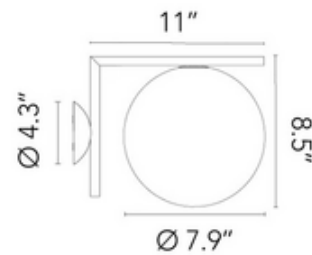

### DESCRIPTION

The IC Lights Outdoor Wall / Ceiling Light is a study in balance, with a white translucent blown glass globe supported by a slim metal stem. Designed to withstand outdoor environments, it is the perfect solution for walkways, lounging areas, and other exterior settings. It is available in two widths: 7.9 inches (known as CW1) and 11.8 inches (CW2).

Shown in: Black / White

SHADE COLOR	White
BODY FINISH	Black
WATTAGE	5W
DIMMER	Standard 120V
DIMENSIONS	7.9"W x 8.5"H x 11"D
BULB NOT INCLUDED	
LAMP	1 x JCD/C9/5W/120V LED

SPEC #

FLO1080714

COMPANY

PROJECT

FIXTURE TYPE