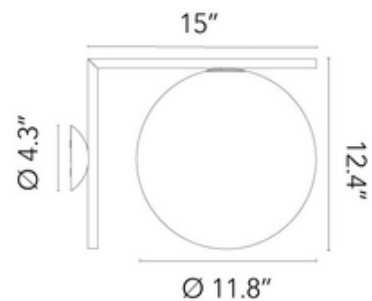

### DESCRIPTION

The IC Lights Outdoor Wall / Ceiling Light is a study in balance, with a white translucent blown glass globe supported by a slim metal stem. Designed to withstand outdoor environments, it is the perfect solution for walkways, lounging areas, and other exterior settings. It is available in two widths: 7.9 inches (known as CW1) and 11.8 inches (CW2).

Shown in: Black / White

SHADE COLOR	White
BODY FINISH	Black
WATTAGE	5W
DIMMER	Standard 120V
DIMENSIONS	7.9"W x 8.5"H x 11"D
BULB NOT INCLUDED	
LAMP	1 x JCD/C9/5W/120V LED

SPEC #

FLO1080714

COMPANY

PROJECT

FIXTURE TYPE