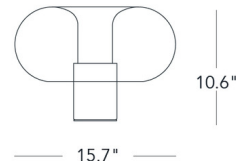

### Specifications

COLOR . . . . . Clear  
BODY FINISH . . . . . Brass  
WATTAGE . . . . . 12W  
DIMMER . . . . . Included  
DIMENSIONS . . . . . 10.6"W x 7.9"H  
BULB NOT INCLUDED . . . . . 2 x B10/Candelabra (E12)/6W/120V LED  
COUNTRY OF ORIGIN . . . . . Italy

### Technical Information

PRODUCT DIMENSIONS . . . . . Cord: 96"

Shown in brass / clear

CLICK TO VIEW PRODUCT

Notes: