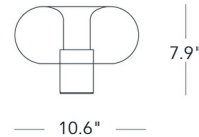

CLICK TO VIEW PRODUCT

Notes: