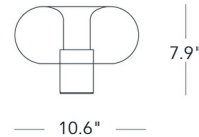

### Specifications

COLOR . . . . . Clear  
BODY FINISH . . . . . Brass  
WATTAGE . . . . . 12W  
DIMMER . . . . . Included  
DIMENSIONS . . . . . 10.6"W x 7.9"H  
BULB NOT INCLUDED . . . . . 2 x B10/Candelabra (E12)/6W/120V LED  
COUNTRY OF ORIGIN . . . . . Italy

### Technical Information

PRODUCT DIMENSIONS . . . . . Cord: 96"

Shown in brass / clear

CLICK TO VIEW PRODUCT

Notes: