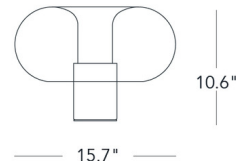

CLICK TO VIEW PRODUCT

Notes: