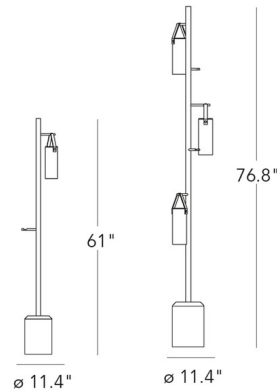

Lightology

lightology.com
866-954-4489
04-26-26

Project: _____
Company: _____
Location: _____ Fixture Type: _____
SPEC #: **FON1080734**
Approved On: _____ Approved By: _____

Galerie Floor Lamp By Fontana Arte

Description

The Galerie Floor Lamp is inspired by the antique oil lamps of the Belle Epoque. The distinguished diffuser, features four layers of hand-blown glass, with the inner and outer layers being two different colors to transform the appearance of the shades from white to amber when lit. Each shade features a leather strap detail, allowing the diffusers to be positioned at various heights. The slim stem rests on a Carrara marble base creating an extremely rich look that balances elegance and modernity. Available in two sizes. Dimmer switch is located on the cord. Made in Italy.

Specifications

COLOR	White
BODY FINISH	Rose Gold
WATTAGE	6W
DIMMER	Included
DIMENSIONS	11.4"W x 61"H
INTEGRATED LED MODULE	1 x LED/6W/120V LED
COUNTRY OF ORIGIN	Italy

Technical Information

PRODUCT DIMENSIONS	Cord: 96"
COLOR RENDERING	.80 CRI
LAMP COLOR	2700K
LUMENS/WATT	141.67
LUMINOUS FLUX	850 lumens

Shown in rose gold / white

CLICK TO VIEW PRODUCT

Notes: