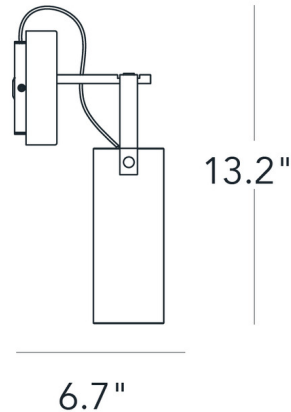

Shown in rose gold / white

CLICK TO VIEW PRODUCT

Notes: